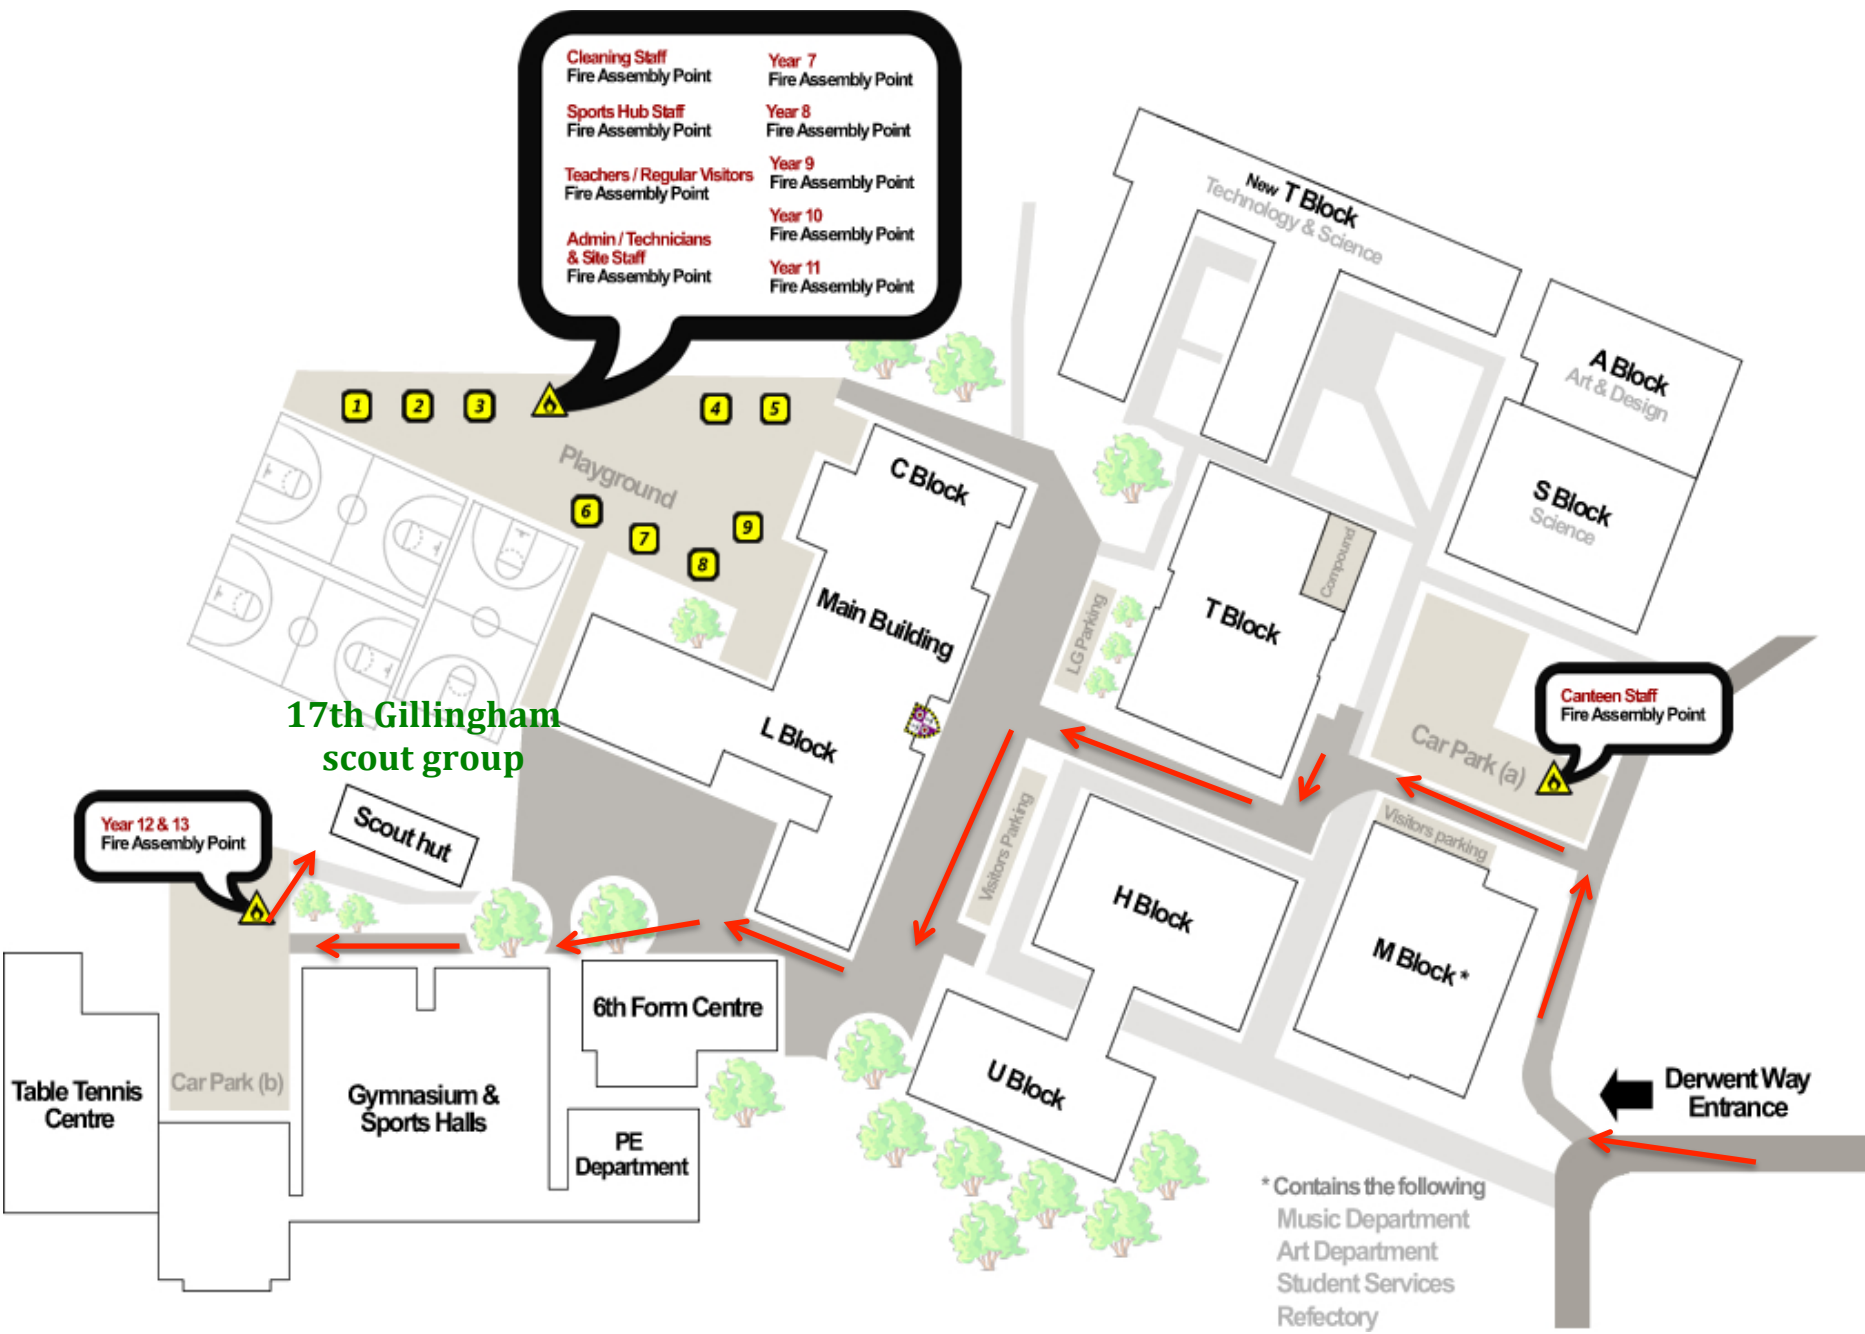

- | | |
|--|---------------------------------------|
| Cleaning Staff
Fire Assembly Point | Year 7
Fire Assembly Point |
| Sports Hub Staff
Fire Assembly Point | Year 8
Fire Assembly Point |
| Teachers / Regular Visitors
Fire Assembly Point | Year 9
Fire Assembly Point |
| Admin / Technicians & Site Staff
Fire Assembly Point | Year 10
Fire Assembly Point |
| | Year 11
Fire Assembly Point |

**17th Gillingham
scout group**

**Year 12 & 13
Fire Assembly Point**

**Canteen Staff
Fire Assembly Point**

* Contains the following
Music Department
Art Department
Student Services
Refectory